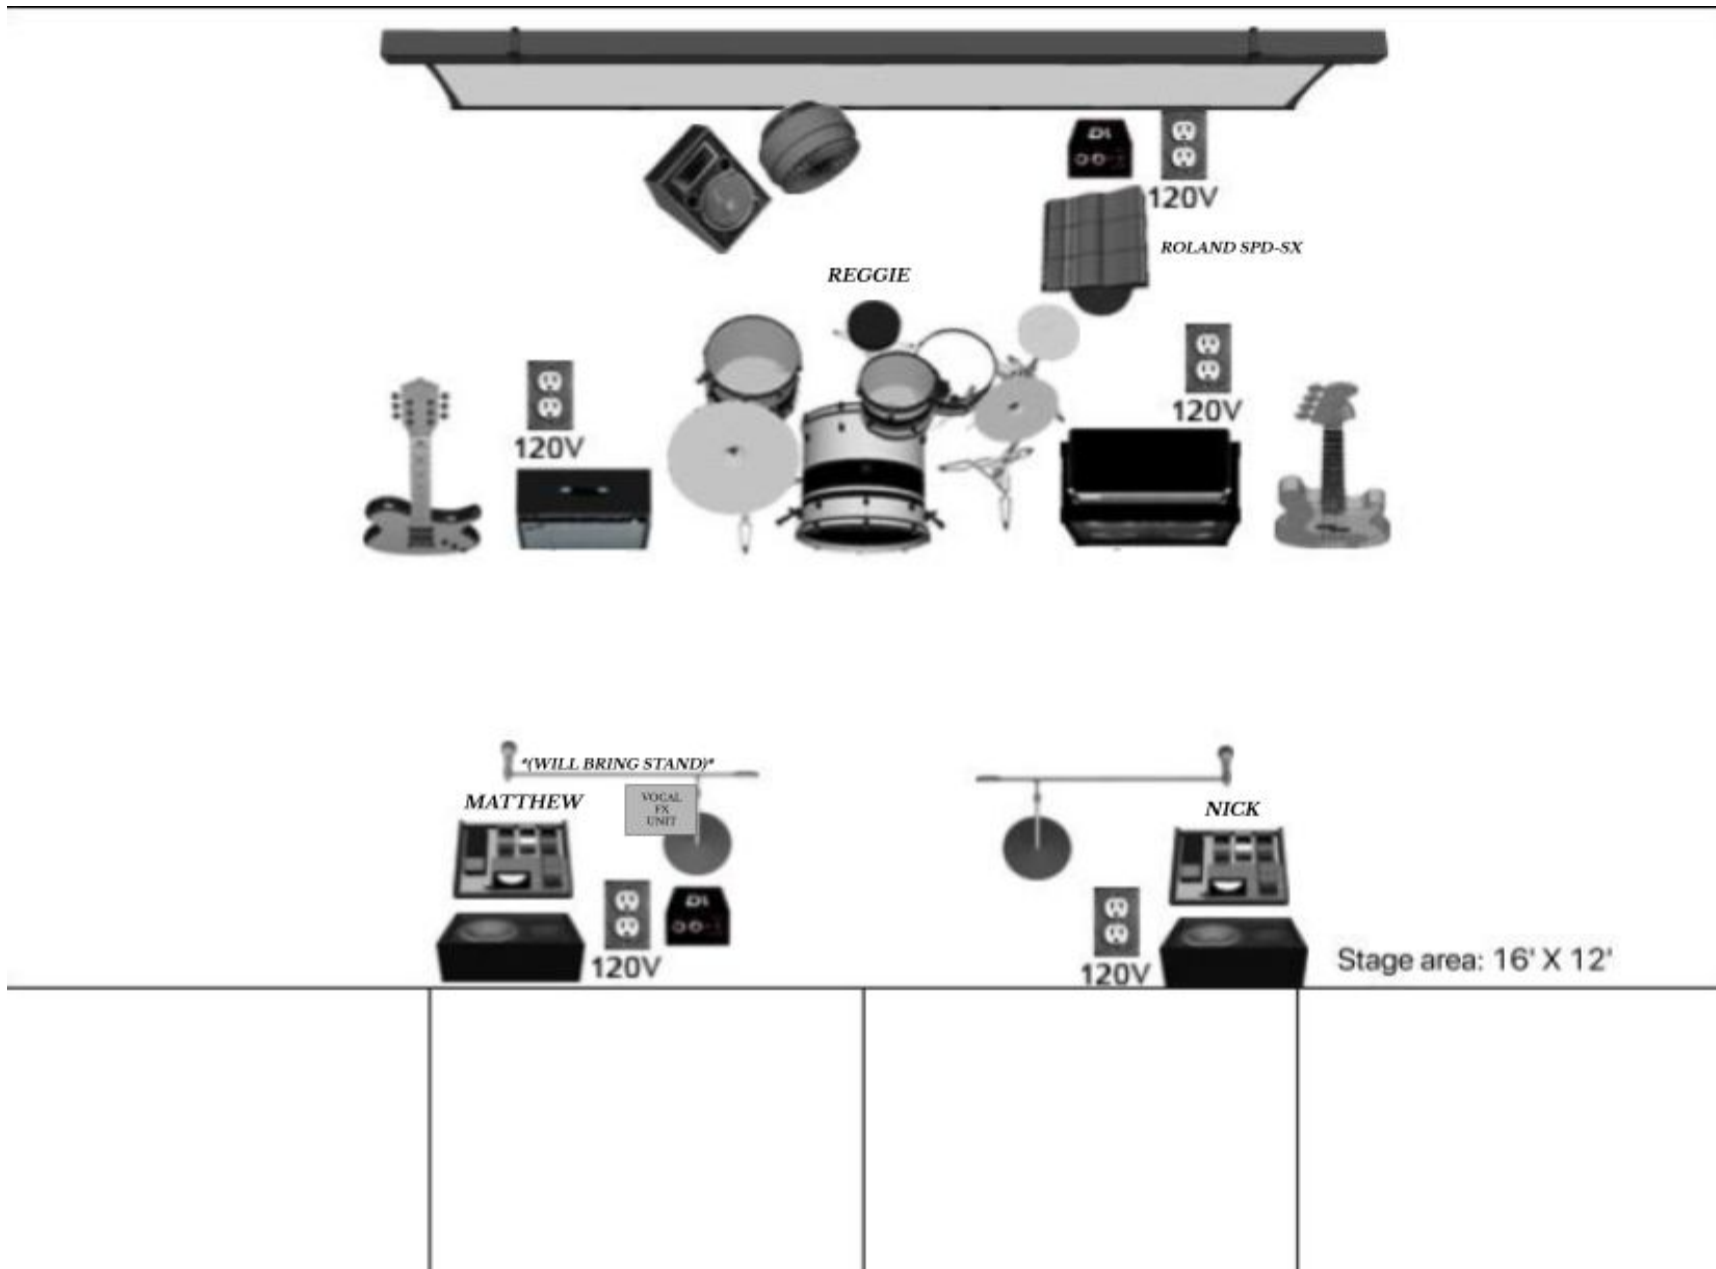

**STAGE PLOT:**

(2019)

**ZUNIS Stage Plot**

For questions, comments contact [zunis.music@gmail.com](mailto:zunis.music@gmail.com)

Day of showtime contact: (918)633-6284

**ZUNIS Stage Plot**

For questions, comments contact [zunis.music@gmail.com](mailto:zunis.music@gmail.com)